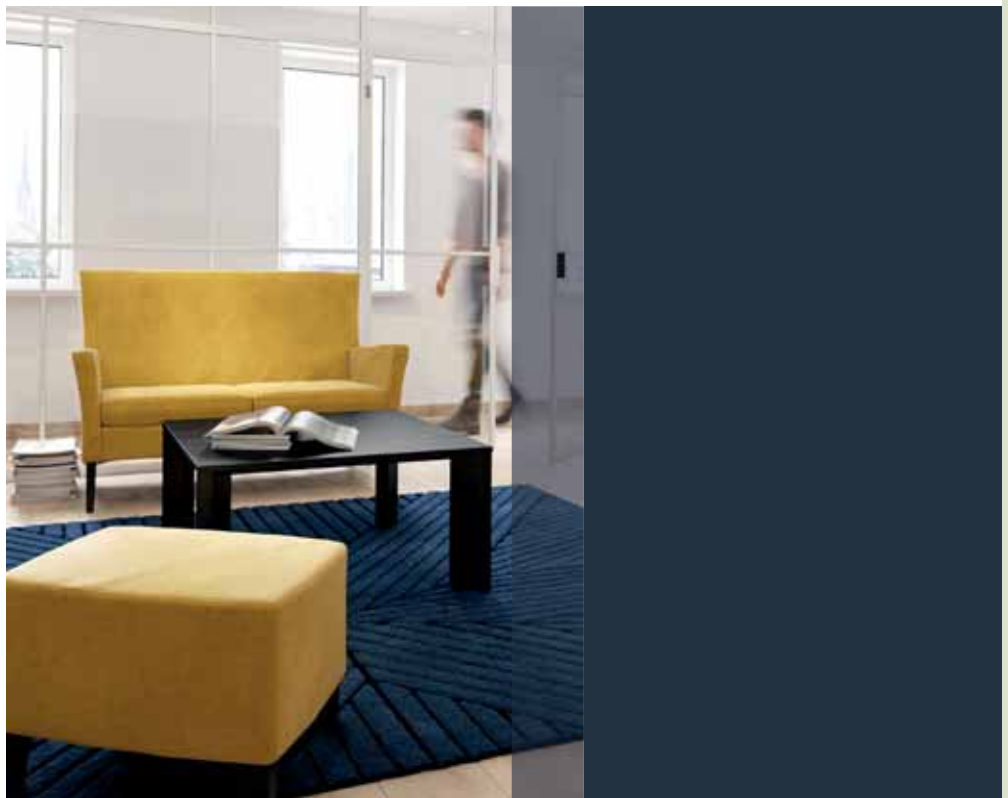

3D-Rendering by:

Miysis

www.miysis.be

Art director:

Mobitec

Links:

www.mobitec.be

* Sizes and colours are approximate.

Mobitec Systems SA reserves the right to modify or update any product without prior notice.

COPYRIGHT

All Mobitec, names, photos, texts and other intellectual property used in this catalogue are the copyright of Mobitec. Any infringement or abuse of our copyright will be pursued by law. Mobitec always reserves the right to make changes or additions to the descriptions or features given in this brochure in the light of technical developments or availability of materials.

We are not responsible for variations in colour, or dimensions, as variations are possible whenever products are hand-made.

MOBITEC. All rights reserved. Reproduction of any part of this catalogue without written consent is prohibited.